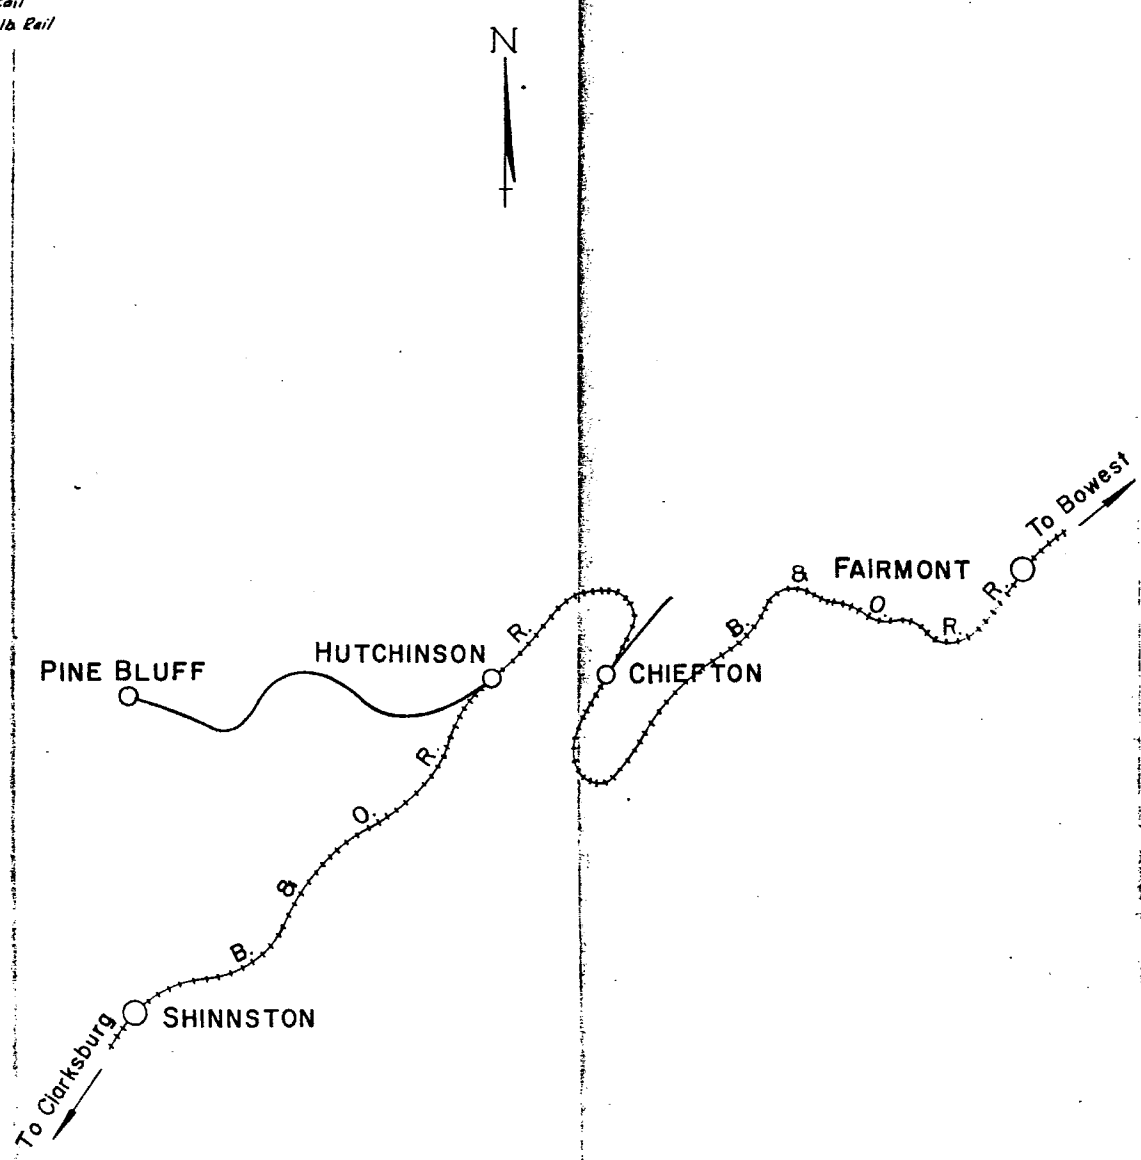

# FAIRMONT - HELEN'S RUN

WESTERN MARYLAND  
RAILWAY CO.

# TRACK CHART

FAIRMONT - HELEN'S RUN  
AND  
FAIRMONT-BINGAMON  
BRANCHES

SCALE = 1 IN = 2000 FT. HOR.  
1 IN = 200 FT. VERT.

MARCH 5, 1963

A-123C-17