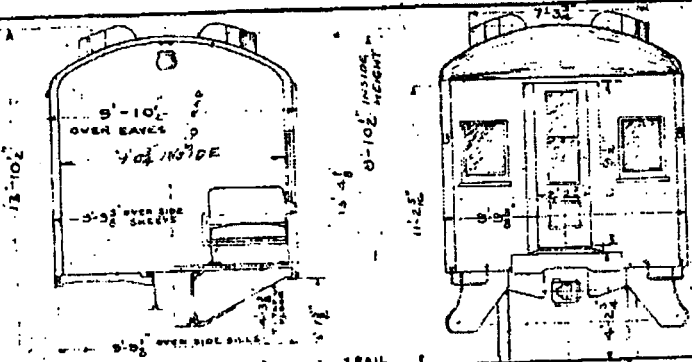

CLASS PBN SUBURBAN  
 ALL STEEL 63'-0" PASSENGER COACH  
 SERIES 1100 TO 1139  
 SERIES 1200 TO 1244  
 SERIES 1245 TO 1284  
 SERIES 1140 TO 1179

WEIGHT 109,000 LBS.