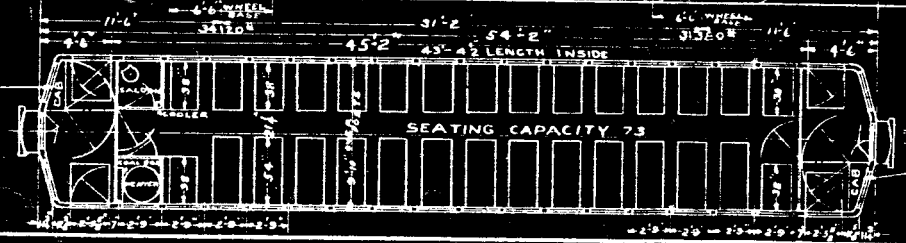

CARS 85 MOTOR CAR TRAILER ETC

SPRIKE JACK
OPPOSITE SIDE
ONLY.

TYPE CONTROL	CAR NO.
WESTINGHOUSE BEARDMORE DIESEL	85

TYPE CONTROL	CAR NO.	BOTH ENDS		
		BELL	HEAD LIGHT	BRAKE VALVE
NONE	85	YES	YES	YES

BUILDER	J.G. BRILL CO.
DATE	1929
WEIGHT	65,500
SEATING CAPACITY	73 PERSONS
FRAMING	STEEL
SALOON	ONE - LEFT SIDE
HEATING (SIMPLY) (WATER)	VAPOR CO. HOT WATER
LIGHTING	ELECTRIC
END DOORS - BODY	W. 31" H. 6'-9"
END DOORS - VEST	W. 32" H. 6'-2 1/2"
VEST SIDE DOORS	W. 29 1/2" H. 6'-3 1/2"
VENTILATORS	GARLAND
UPHOLSTERING	CAS BLASE PANTABOTT