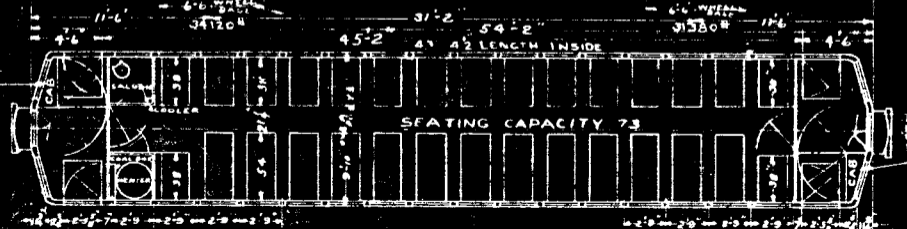

SMOKE JACK
OPPOSITE SIDE
ONLY.

TYPE CONTROL	CAR NO
HALL SCOTT WESTINGHOUSE	84

		BOTH ENDS		
TYPE CONTROL	CAR NO	BELL	HEAD LIGHT	BRAKE VALVE
MACK				
GENERALELECT	84	YES	YES	YES

BUILDER	J.G. BRILL CO.
DATE	1927.
WEIGHT	65,500
SEATING CAPACITY	73 PERSONS
FRAMING	STEEL
SALOON	ONE - LEFT SIDE
HEATING (WATER)	VAPOR CO. HOT WATER
LIGHTING	ELECTRIC
END DOORS - BODY	W. - 31' H. 6-5"
END DOORS - VEST	W. - 32' H. 6-2"
VEST SIDE DOORS	W. - 29 1/2' H. 6-3 1/4"
VENTILATORS	GARLAND
UPHOLSTERING	MOORE BLACK PANTASOTE