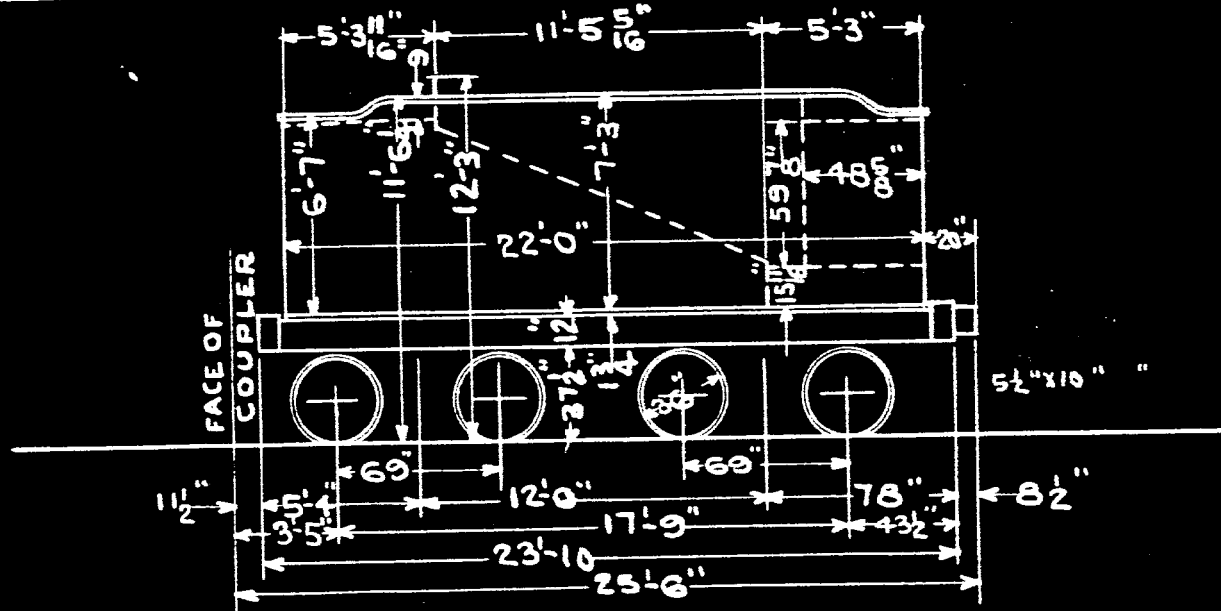

T.E.F.S.
C.G.A.A.

7,000 GAL.
STD. SQ BACK

I 8
L 7
L 8
I 6 0

5 1/2" x 10" " " FRT "

WATER CAPACITY - GALLONS	7,000
COAL " - TONS	12.85
TOTAL WEIGHT EMPTY	64,000 7
" " LOADED	152,000
WEIGHT FRONT TRUCK LOADED	76,000
" REAR " "	76,000
" FRONT " EMPTY	32,000
" REAR " "	32,000