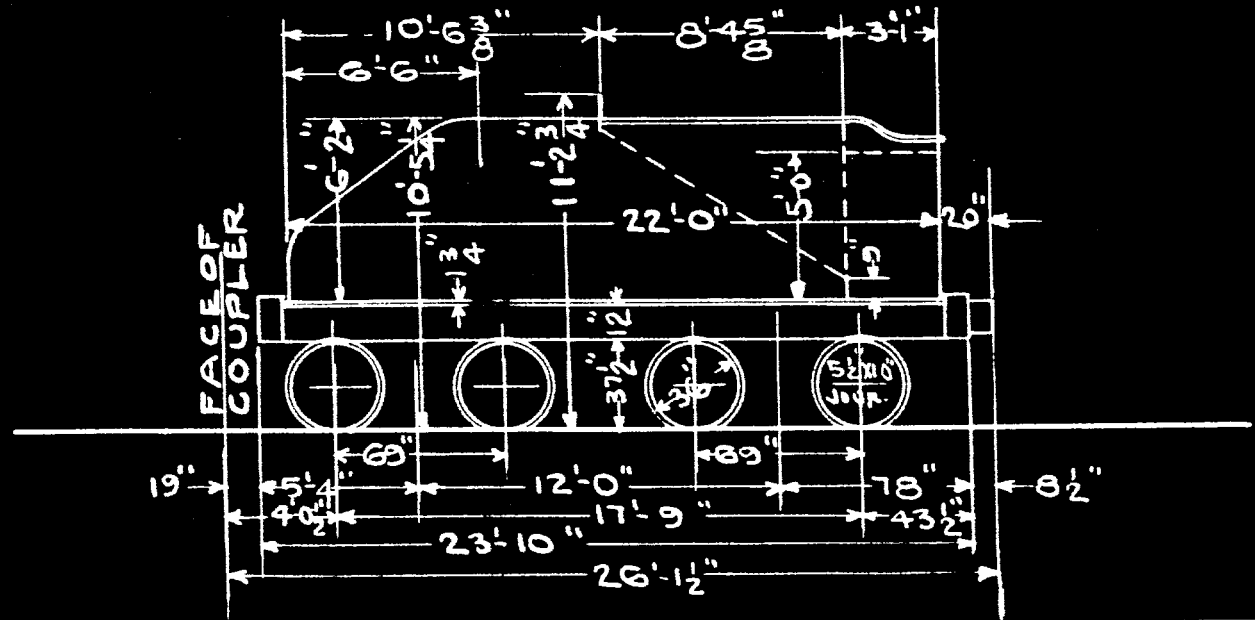

T.E.F.S.
C.G.A.A.

6,000 GAL.
P.R. SLP. BACK

B9a

WATER CAPACITY - GALLONS	6,000		
COAL " - TONS	8		
TOTAL WEIGHT EMPTY	62,000#		
" " LOADED	140,000		
WEIGHT FRONT TRUCK LOADED	70,000		
" REAR " "	70,000		
" FRONT " EMPTY	31,000		
" REAR " "	31,000		