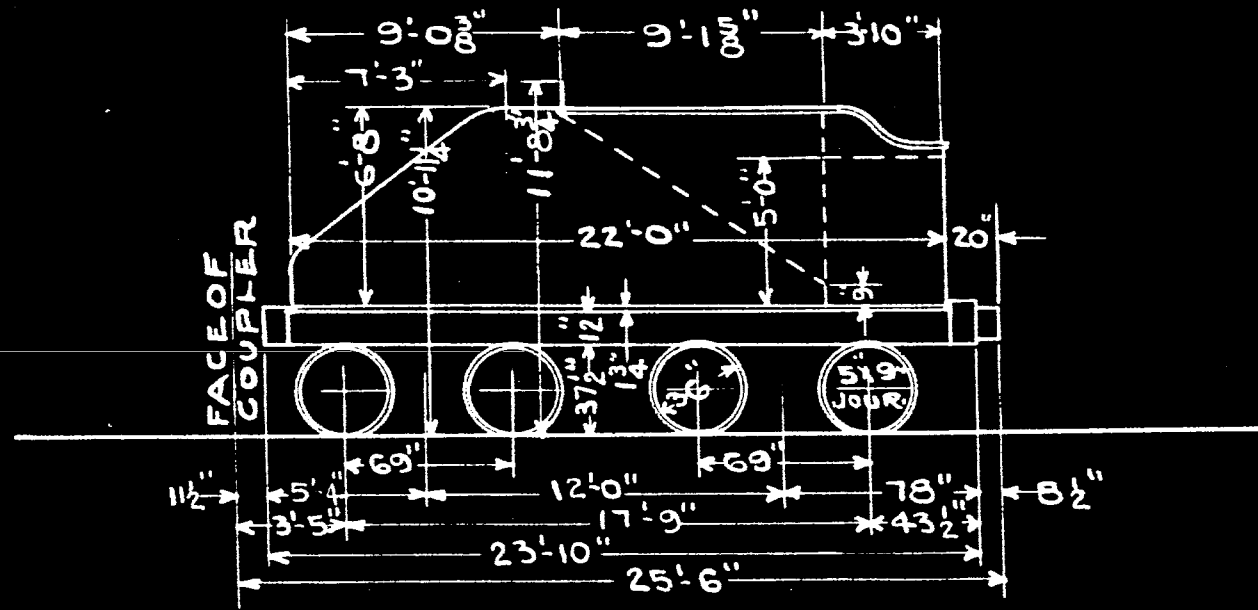

T.E.F.S.
C.G.A.A.

6,000 GAL.
STD. SLDG. BACK

B7a

WATER CAPACITY - GALLONS	6,000		
COAL " - TONS	8		
TOTAL WEIGHT LOADED	140,000#		
" " EMPTY	62,000		
WEIGHT FRONT TRUCK LOADED	70,000		
" REAR " "	70,000		
" FRONT " EMPTY	31,000		
" REAR " "	31,000		