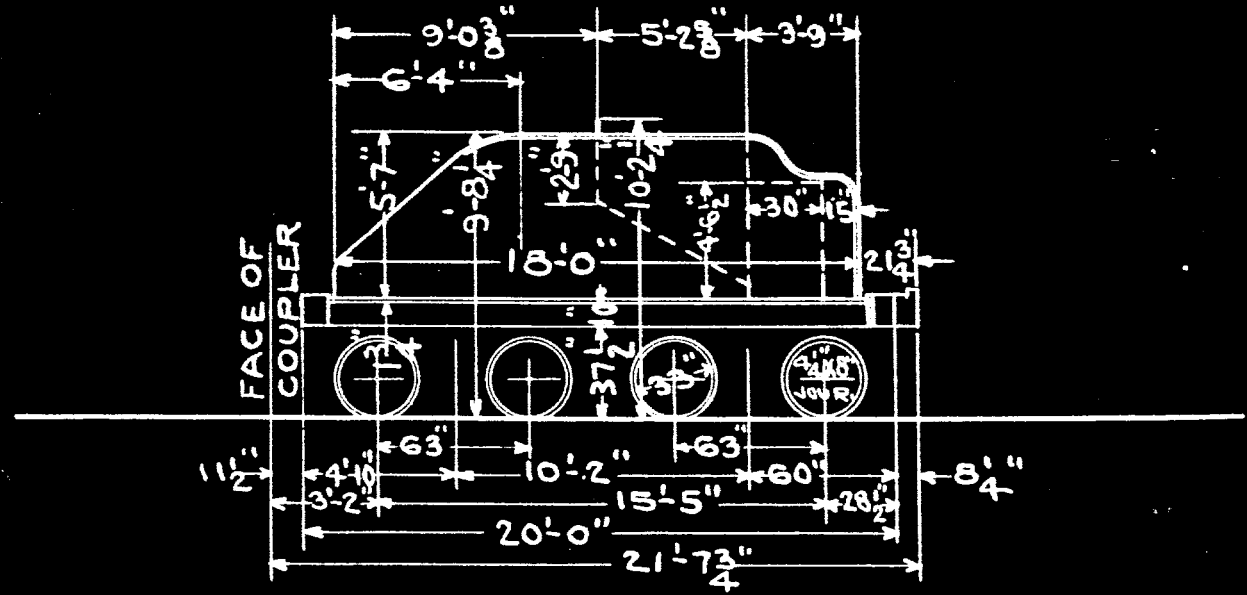

T.E.F.S.
C.G.A.A.

3500 GAL.
SLOPING BACK

A 5 w

WATER CAPACITY-GALLONS	3500		
COAL " - TONS	5.5		
TOTAL WEIGHT EMPTY	39,000#		
" " LOADED	80,000		
WEIGHT FRONT TRUCK LOADED	40,000		
" REAR " "	40,000		
" FRONT " EMPTY	19,500		
" REAR " "	19,500		